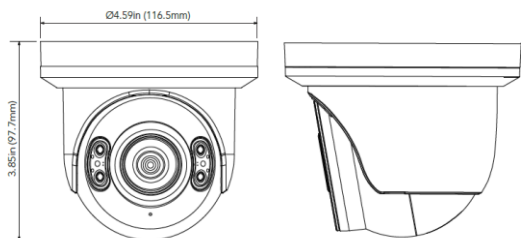

## Feature

- 8MP (3840x2160) H.265+, H.265, H.264+, H.264, MJPEG
- Max. resolution: 3840x2160
- Full Color / Active Deterrence Camera
- 2.0mm Fixed Lens (F2.4)
- 3D DNR, WDR, HLC, BLC, ROI encoding
- Intelligent Analytics
- White Light LED / Strobe (Blue & Red) Light
- Built-in MIC / Speaker
- Built-in micro SD card slot, up to 256GB
- IP67 ingress protection
- DC12V/PoE power supply

## Dimension

### Specification

<b>Camera</b>	
Imaging Device	1/2.8" Progressive CMOS
Resolution	Main Stream : 3840x2160, 3072x1728, 2592x1944, 2592x1520, 2304x1296, 920x1080, 1280x960, 1280x720
	Sub Stream : 1280x720, 640 x 480
	Mobile Stream: 640x480
Min. Illumination	Color : 0.007lux @ F1.0(AGC on), B/W 0 Lux (IR LED on)
<b>Lens</b>	
Focal Length	2.0mm Fixed
Max. Aperture Ratio	F2.4
Angular Field of View	Horizontal: 180°, Vertical: 91°, Diagonal: 180°
Min. Object Distance	1.96ft (0.6M)
<b>Operational</b>	
Alarm I/O	N/A
Alarm Triggers	Motion, Sound Detection
Alarm Events	Notification via E-mail, Image file upload via FTP, Video file upload via FTP, Image file upload to Cloud (Dropbox), Micro SD recording at event triggered, Event Push via HTTP / UDP
Audio In	Built-in MIC
Audio Out	Built-in Speaker
IR Viewable Length	Max. 25M / White Light LED Max.15M
<b>Network</b>	
Video Compression	H.265+/H.265 Main Profile, H.264+/H.264 High Profile, MJPEG(Sub Stream Only)
Audio Compression	G.711a / G.711u
Bitrate Control	CBR or VBR (256Kbps ~ 16Mbps)
Protocol	TCP/IP, HTTP, DHCP, DNS, DDNS, RTP/RTSP, SMTP, NTP, UPnP, SNMP, HTTPS, FTP
Application Programming Interface	ONVIF Profile S/G/T, REST API
<b>General</b>	
Webpage Language	English, Korean
Edge Storage	Micro SD/SDHC/SDXC Slot (256GB)
<b>Environmental &amp; Electrical</b>	
Operating Temperature	-30 ~ +55°C
Certification	IP67
Input Voltage	PoE(IEEE802.3at) /12VDC
Power Consumption	Max. 12W
<b>Mechanical</b>	
Color / Material	White / Metal
Product Dimensions / Weight	116.5mm x 97.7mm / TBD