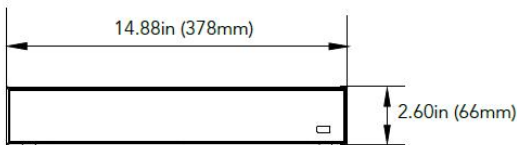

#### GENERAL

OSD Language	English/French/Spanish/Portuguese/German/Italian/Greek/Danish/Finnish/Russia /Hebrew/Turkish/Bulgarian/Arabic/Korean/Japanese/Thai/Hindi/Romanian/Dutch/Polish
Power Consumption	12W
Power Supply	DC12V/2A
Working Environment	-10°C~+50°C
Working Humidity	Less than 90%RH (Non-Condensing)
Dimensions	378mm x 326mm x 66mm

### Dimension