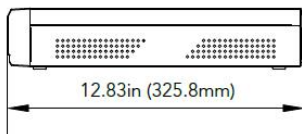

#### GENERAL

OSD Language	English/French/Spanish/Portuguese/German/Italian/Greek/Danish/Finnish/Russia /Hebrew/Turkish/Bulgarian/Arabic/Korean/Japanese/Thai/Hindi/Romanian/Dutch/Polish
Power Consumption	12W
Power Supply	DC12V/2A
Working Environment	-10°C~+50°C
Working Humidity	Less than 90%RH (Non-Condensing)
Dimensions	378mm x 326mm x 66mm

### Dimension